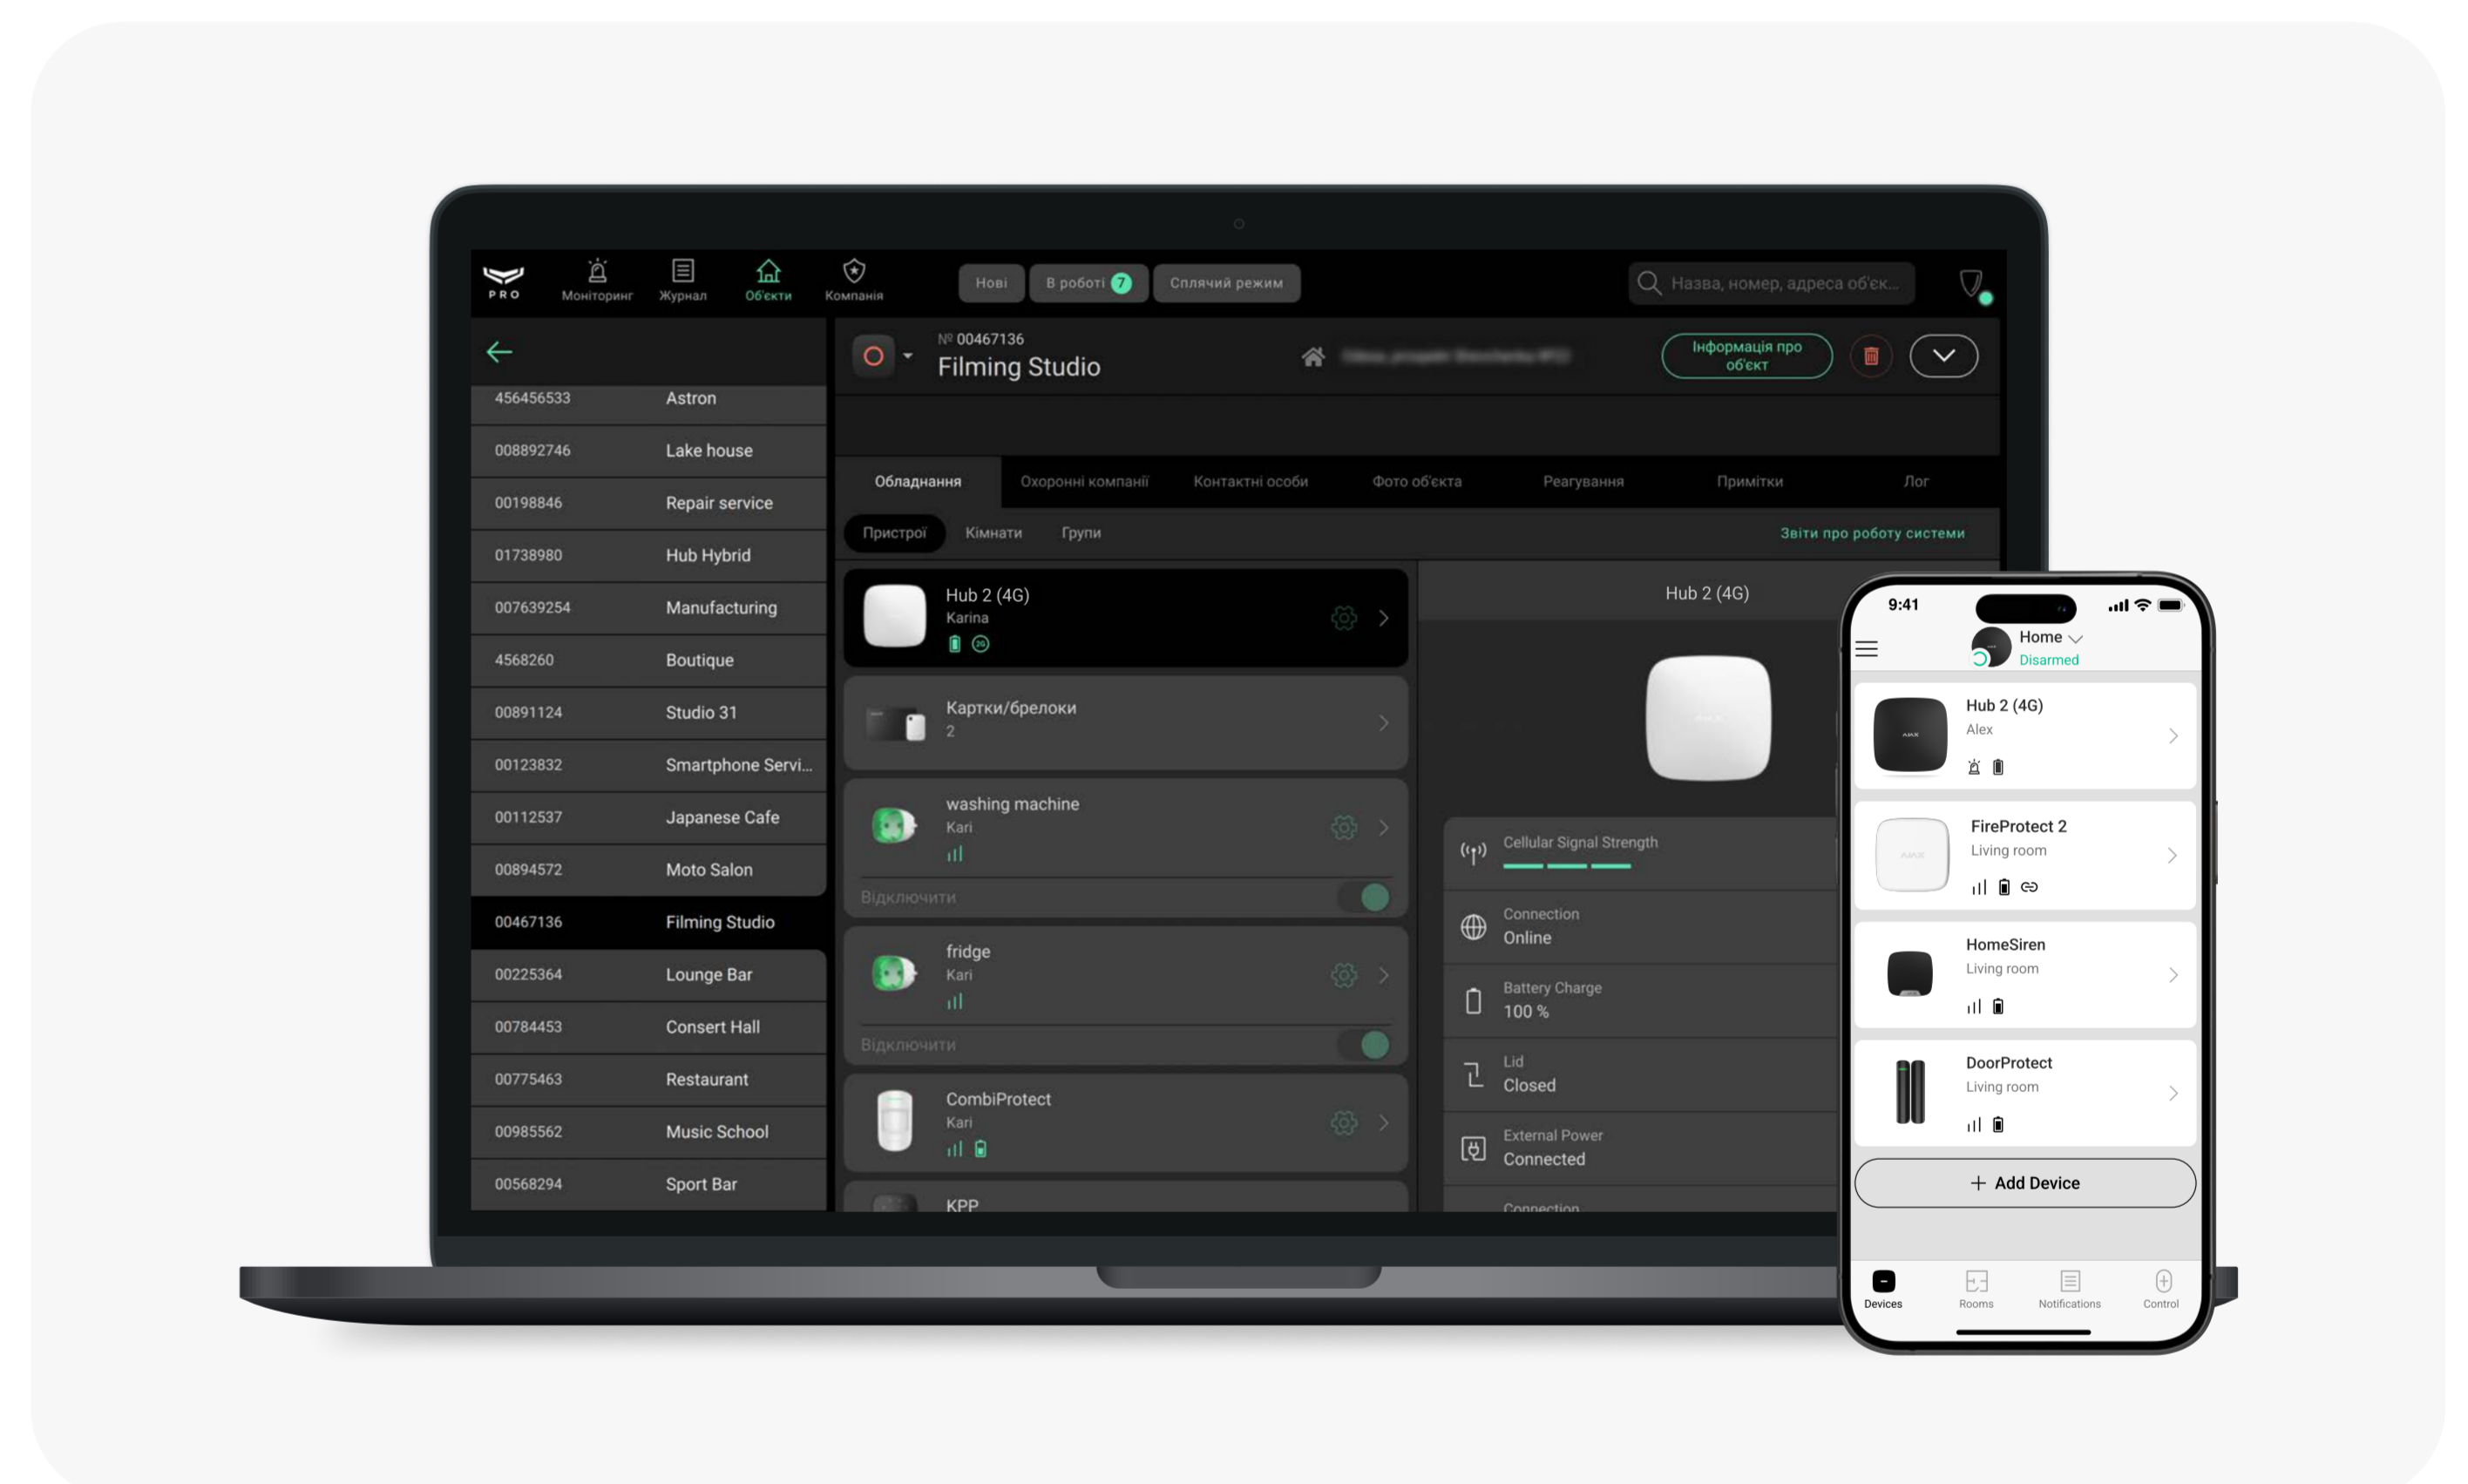

Guaranteed delivery of alarms and photos

An Ajax system uses two-way secure radio communication based on Jeweller and Wings proprietary protocols. Radio protocols work in parallel and focus on their function, guaranteeing instant data delivery despite weak signal and communication interruptions.

Encrypted two-way radio communication

Automatic power adjustment of radio transmitters

Frequency hopping against radio interference and signal interception

Notifications about jamming and connection loss